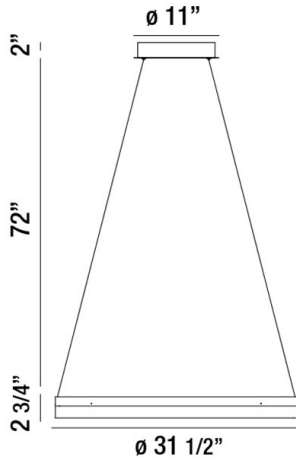

MINUTA, 32" ROUND CHANDELIER

PRODUCT DETAILS

No.	:	31778-022
Product Color	:	BRONZE
Product Material	:	ALUMINUM
Shade / Accent Colour	:	FROSTED
Shade / Accent Material	:	ACRYLIC
Diameter	:	31.5"
Height	:	2.75"
Overall Height	:	76.75"
Weight	:	12.1lbs

LIGHT SOURCE DETAILS

Light Source Type	:	INTEGRATED LED
Input Voltage	:	120V
Bulb Voltage	:	120V
Total Wattage	:	43W
Total Lumen	:	3200lm
Kelvin	:	3000K
CRI	:	80+
Dimmable	:	Yes

Options Available

ITEM NO.	FINISH	SHADE
31778-015	SAND WHITE	FROSTED
31778-022	BRONZE	FROSTED

TECHNICAL DETAILS

Light Direction	:	Down
Hanging Support Type	:	AIRCRAFT CABLE
Hanging Support Length	:	72"
Canopy / Backplate Height	:	2"
Canopy / Backplate Dia.	:	11"
Adjustable Lamp Head	:	No
Approval	:	