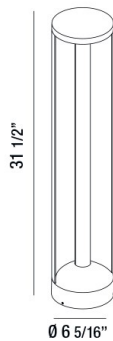

31921, BOLLARD, 15W, LED

PRODUCT DETAILS

No.	:	31921-022
Product Color	:	GRAPHITE GREY
Diameter	:	6.3125"
Height	:	31.5"
Weight	:	8.4lbs

LIGHT SOURCE DETAILS

Light Source Type	:	INTEGRATED LED
Input Voltage	:	120V
Bulb Voltage	:	120V
Socket Type	:	LED
Total Wattage	:	15W
Total Lumen	:	780lm
Kelvin	:	3000K
CRI	:	80
Dimmable	:	No

Options Available

ITEM NO.	FINISH	SHADE
31921-022	GRAPHITE GREY	

TECHNICAL DETAILS

IP Rating	:	65
Location	:	WET
Approval	:	
Title 24	:	Yes

PROJECT INFORMATION

Job Name: Date: Type:

Comments: