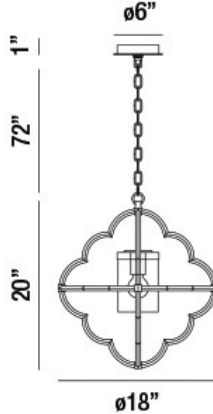

DOUVILLE, 18" ROUND CHANDELIER

PRODUCT DETAILS

No.	:	33704-012
Product Color	:	CHROME
Product Material	:	METAL
Shade / Accent Colour	:	OPAL WHITE
Shade / Accent Material	:	GLASS
Diameter	:	18"
Height	:	20"
Overall Height	:	93"
Weight	:	6lbs

Options Available

ITEM NO.	FINISH	SHADE
33704-012	CHROME	OPAL WHITE

TECHNICAL DETAILS

Hanging Support Type	:	CHAIN
Hanging Support Length	:	72"
Canopy / Backplate Height	:	1"
Canopy / Backplate Dia.	:	5.5"
Location	:	DRY
Approval	:	