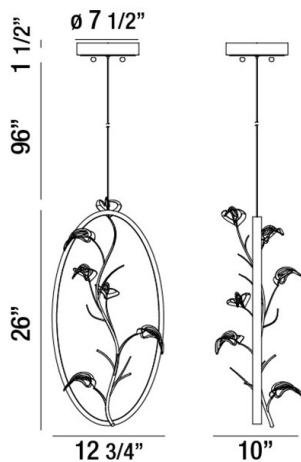

PERALTA, 13" OVAL PENDANT

PRODUCT DETAILS

No.	:	31406-017
Product Color	:	BRONZE
Product Material	:	METAL
Shade / Accent Colour	:	GOLD
Shade / Accent Material	:	BRANCH/CRYSTAL ACCENTS
Length	:	12.75"
Width	:	10"
Height	:	26"
Overall Height	:	123.5"
Weight	:	4.6lbs

LIGHT SOURCE DETAILS

Light Source Type	:	INTEGRATED LED
Input Voltage	:	120V
Bulb Voltage	:	120V
Total Wattage	:	30W
Total Lumen	:	2190lm
Kelvin	:	3000K
CRI	:	80+
Dimmable	:	Yes

Options Available

ITEM NO.	FINISH	SHADE
31406-017	BRONZE	GOLD

TECHNICAL DETAILS

Light Direction	:	Down
Hanging Support Type	:	AIRCRAFT CABLE
Hanging Support Length	:	96"
Canopy / Backplate Height	:	1.5"
Canopy / Backplate Dia.	:	7.5"
Adjustable Lamp Head	:	No
Location	:	DRY
Approval	:	