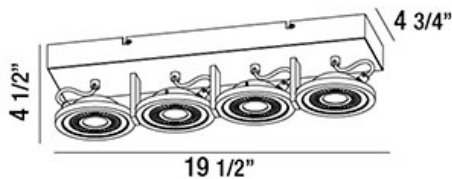

VISION, 4-LIGHT LED

PRODUCT DETAILS

No.	:	29482-016
Product Color	:	WHITE
Length	:	19.5"
Width	:	4.75"
Height	:	4.5"
Weight	:	6.7lbs

LIGHT SOURCE DETAILS

Light Source Type	:	INTEGRATED LED
Input Voltage	:	120V
Bulb Voltage	:	120V
Socket Type	:	LED
Total Wattage	:	20W
Total Lumen	:	1800lm
Kelvin	:	3000K
CRI	:	80
Dimmable	:	Yes

Options Available

ITEM NO.	FINISH	SHADE
29482-016	WHITE	

TECHNICAL DETAILS

Light Direction	:	Down
Adjustable Lamp Head	:	No
Approval	:	
Title 24	:	Yes
Beam Angle	:	60
Vertical Adjustment	:	90
Horizontal Adjustment	:	360