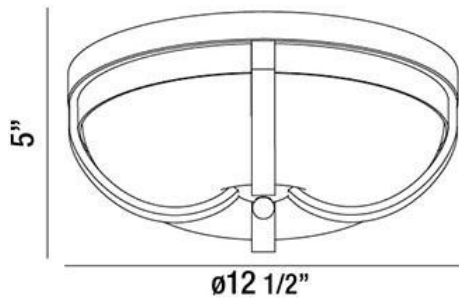

## ANDREW, 13" CEILING MOUNT

### PRODUCT DETAILS

No.	:	26637-020
Product Color	:	BRONZE
Product Material	:	METAL
Shade / Accent Colour	:	OPAL WHITE
Shade / Accent Material	:	GLASS
Diameter	:	12.5"
Height	:	5"
Weight	:	5.1lbs

### TECHNICAL DETAILS

Canopy / Backplate Height	:	1"
Canopy / Backplate Dia.	:	12.5"
Adjustable Lamp Head	:	No
Approval	:	