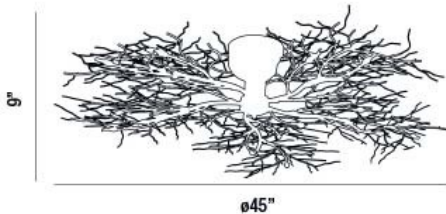

AUTUMN, WALL MOUNT

Options Available

ITEM NO.	FINISH	SHADE
12264-018	CHROME	CHROME

PRODUCT DETAILS

No.	:	12264-018
Product Color	:	CHROME
Product Material	:	METAL
Shade / Accent Colour	:	CHROME
Shade / Accent Material	:	METAL BRANCHES
Diameter	:	45"
Height	:	9"
Weight	:	23.1lbs