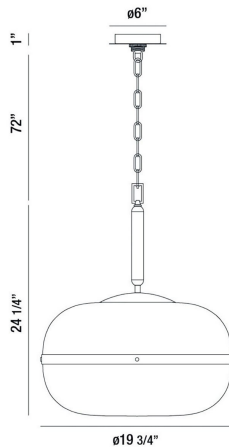

NOTTINGHAM, 19" PENDANT

PRODUCT DETAILS

No.	:	37198-015
Product Color	:	ANCIENT BRASS
Product Material	:	METAL
Shade / Accent Colour	:	AMBER
Shade / Accent Material	:	TINTED GLASS ORBS
Diameter	:	19.75"
Height	:	24.25"
Overall Height	:	97.25"
Weight	:	16lbs

LIGHT SOURCE DETAILS

Number of Bulbs	:	3
Light Source	:	Incandescent
Light Source Type	:	EDISON
Input Voltage	:	120V
Bulb Voltage	:	120V
Socket Type	:	E26
Wattage	:	60W
Total Wattage	:	180W
Bulb Included	:	Yes
Dimmable	:	No

Options Available

ITEM NO.	FINISH	SHADE
37198-015	ANCIENT BRASS	AMBER

TECHNICAL DETAILS

Hanging Support Type	:	CHAIN
Hanging Support Length	:	72"
Canopy / Backplate Height	:	1"
Canopy / Backplate Dia.	:	6"
Approval	:	