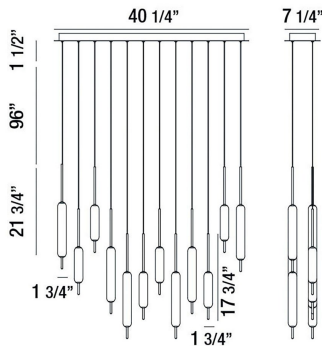

CUMBERLAND, 40" LINEAR CHANDELIER

PRODUCT DETAILS

No.	:	37236-038
Product Color	:	MIXED
Product Material	:	METAL
Shade / Accent Colour	:	WHITE
Shade / Accent Material	:	GLASS
Length	:	40.25"
Width	:	7.25"
Height	:	21.75"
Overall Height	:	119.25"
Weight	:	23lbs

LIGHT SOURCE DETAILS

Light Source Type	:	INTEGRATED LED
Input Voltage	:	120V
Bulb Voltage	:	120V
Socket Type	:	LED
Total Wattage	:	120W
Total Lumen	:	7200lm
Kelvin	:	3000K
CRI	:	90
Dimmable	:	Yes

Options Available

ITEM NO.	FINISH	SHADE
37236-014	ANTIQUÉ BRASS	WHITE
37236-021	BLACK	WHITE
37236-038	MIXED	WHITE
37236-042	SATIN NICKEL	WHITE

TECHNICAL DETAILS

Hanging Support Type	:	WIRE
Hanging Support Length	:	96"
Canopy / Backplate Length	:	40.25"
Canopy / Backplate Height	:	1.5"
Canopy / Backplate Width	:	7.25"
Location	:	DRY
Approval	:	
Title 24	:	Yes