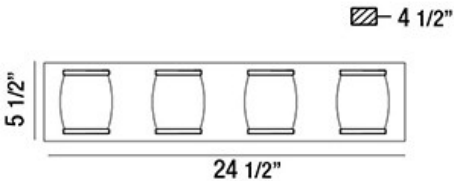

### PRODUCT DETAILS

No.	:	30045-019
Product Color	:	CHROME
Product Material	:	METAL
Shade / Accent Colour	:	CLEAR
Shade / Accent Material	:	GLASS
Width	:	24.5"
Height	:	5.5"
Ext	:	4.5"
Weight	:	10.5lbs

### TECHNICAL DETAILS

Light Direction	:	Up or Down
Canopy / Backplate Length	:	23.5"
Canopy / Backplate Height	:	0.813"
Canopy / Backplate Width	:	4.5"
Adjustable Lamp Head	:	No
Location	:	DAMP
Approval	:	