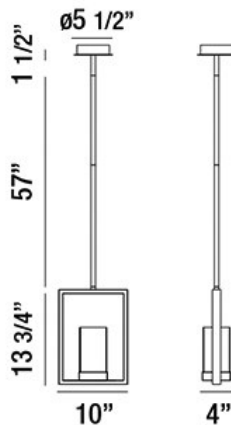

LONDRA, 10" RECTANGULAR PENDANT

PRODUCT DETAILS

No.	:	34038-024
Product Color	:	BRONZE
Product Material	:	METAL
Shade / Accent Colour	:	AMBER
Shade / Accent Material	:	GLASS
Length	:	10"
Width	:	4"
Height	:	13.75"
Overall Height	:	72.25"
Weight	:	5.1lbs

LIGHT SOURCE DETAILS

Light Source Type	:	INTEGRATED LED
Input Voltage	:	120V
Bulb Voltage	:	120V
Total Wattage	:	7W
Total Lumen	:	500lm
Kelvin	:	3000K
CRI	:	90+
Dimmable	:	Yes

Options Available

ITEM NO.	FINISH	SHADE
34038-017	CHROME	CLEAR
34038-024	BRONZE	AMBER

TECHNICAL DETAILS

Hanging Support Type	:	ROD
Hanging Support Length	:	57"
Rods Included	:	3"+6"+12"+18"+18"
Canopy / Backplate Height	:	1.5"
Canopy / Backplate Dia.	:	5.5"
Location	:	DRY
Approval	:	

PROJECT INFORMATION