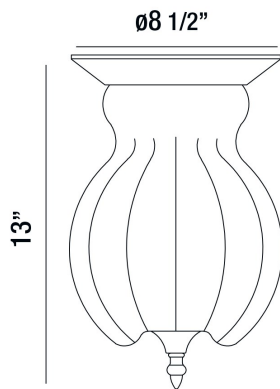

DUPONT, 9" CEILING MOUNT

PRODUCT DETAILS

No.	:	28046-011
Product Color	:	CHROME
Product Material	:	METAL
Shade / Accent Colour	:	CLEAR
Shade / Accent Material	:	TEXTURED GLASS
Diameter	:	8.5"
Height	:	13"
Weight	:	5.5lbs

LIGHT SOURCE DETAILS

Number of Bulbs	:	3
Light Source	:	Incandescent
Light Source Type	:	B10
Input Voltage	:	120V
Bulb Voltage	:	120V
Socket Type	:	E12
Wattage	:	60W
Total Wattage	:	180W
Bulb Included	:	No
Dimmable	:	Yes

Options Available

ITEM NO.	FINISH	SHADE
28046-011	CHROME	CLEAR

TECHNICAL DETAILS

Canopy / Backplate Height	:	1.25"
Canopy / Backplate Dia.	:	8.5"
Adjustable Lamp Head	:	No
Location	:	DRY
Approval	:	

PROJECT INFORMATION