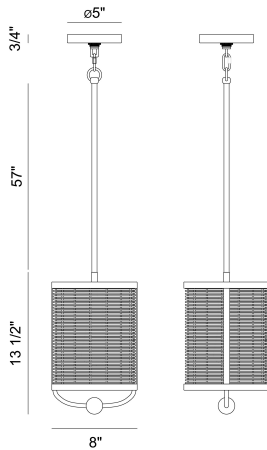

COMPARELLI, 1 LIGHT PENDANT

PRODUCT DETAILS

No.	:	38158-018
Product Color	:	BRONZE
Product Material	:	METAL
Shade / Accent Colour	:	BEIGE
Shade / Accent Material	:	RATTAN
Diameter	:	8"
Height	:	13.75"
Overall Height	:	71"
Weight	:	4lbs

LIGHT SOURCE DETAILS

Number of Bulbs	:	1
Light Source	:	Incandescent
Light Source Type	:	A19
Input Voltage	:	120V
Bulb Voltage	:	120V
Socket Type	:	E26
Wattage	:	60W
Total Wattage	:	60W
Bulb Included	:	No
Dimmable	:	No

Options Available

ITEM NO.	FINISH	SHADE
38158-018	BRONZE	BEIGE
38158-025	OFF WHITE	LIGHT RATTAN

TECHNICAL DETAILS

Hanging Support Type	:	ROD
Hanging Support Length	:	57"
Rods Included	:	3"+6"+12"+18"+18"
Canopy / Backplate Height	:	0.75"
Canopy / Backplate Dia.	:	5"
Location	:	DRY
Approval	:	