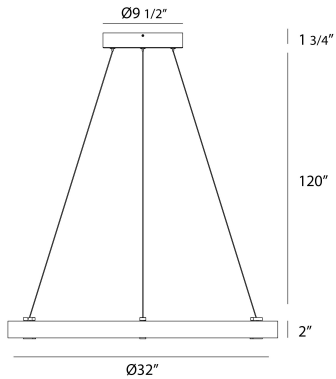

### PRODUCT DETAILS

No.	:	38134-012
Product Color	:	MATTE BLACK
Product Material	:	METAL
Shade / Accent Colour	:	WHITE
Shade / Accent Material	:	ACRYLIC
Diameter	:	32"
Height	:	2"
Overall Height	:	120"

### TECHNICAL DETAILS

Hanging Support Type	:	AIRCRAFT CABLE
Hanging Support Length	:	96"
Canopy / Backplate Height	:	1.5"
Canopy / Backplate Dia.	:	9.5"
Location	:	DAMP
Approval	:	
Title 24	:	Yes