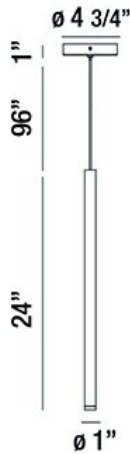

NAVADA, 1" ROUND PENDANT

PRODUCT DETAILS

No.	:	34165-027
Product Color	:	ANTIQUÉ BRASS
Product Material	:	METAL
Shade / Accent Colour	:	ANTIQUÉ BRASS
Shade / Accent Material	:	METAL TUBES
Diameter	:	1"
Height	:	24"
Overall Height	:	121"
Weight	:	1.6lbs

LIGHT SOURCE DETAILS

Light Source Type	:	INTEGRATED LED
Input Voltage	:	120V
Bulb Voltage	:	120V
Total Wattage	:	3W
Total Lumen	:	250lm
Kelvin	:	3000K
CRI	:	90+
Dimmable	:	No

Options Available

ITEM NO.	FINISH	SHADE
34165-010	SATIN NICKEL	SATIN NICKEL
34165-027	ANTIQUÉ BRASS	ANTIQUÉ BRASS
34165-041	BLACK	BLACK

TECHNICAL DETAILS

Hanging Support Type	:	WIRE
Hanging Support Length	:	96"
Canopy / Backplate Height	:	1"
Canopy / Backplate Dia.	:	4.75"
Location	:	DRY
Approval	:	

PROJECT INFORMATION

Job Name: Date: Type: