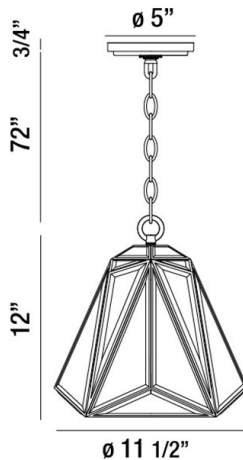

GLACIER, 12" ROUND PENDANT

PRODUCT DETAILS

No.	:	31644-013
Product Color	:	BRONZE
Product Material	:	METAL
Shade / Accent Colour	:	CLEAR
Shade / Accent Material	:	GLASS
Diameter	:	11.5"
Height	:	12"
Overall Height	:	84.75"
Weight	:	6.1lbs

Options Available

ITEM NO.	FINISH	SHADE
31644-013	BRONZE	CLEAR

TECHNICAL DETAILS

Light Direction	:	Down
Hanging Support Type	:	CHAIN
Hanging Support Length	:	72"
Canopy / Backplate Height	:	0.75"
Canopy / Backplate Dia.	:	5"
Adjustable Lamp Head	:	No
Approval	:	