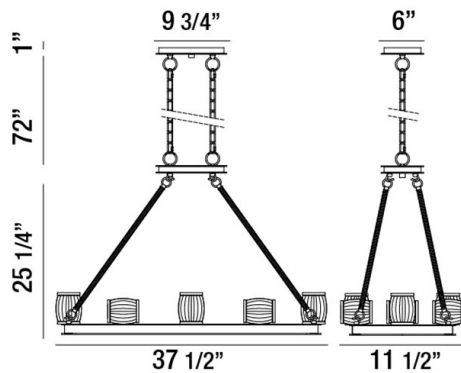

## BARILE, 38" LINEAR CHANDELIER

### PRODUCT DETAILS

No.	:	31652-018
Product Color	:	CHROME/BLACK
Product Material	:	METAL
Shade / Accent Colour	:	CLEAR
Shade / Accent Material	:	GLASS
Length	:	37.5"
Width	:	11.5"
Height	:	25.25"
Overall Height	:	98.25"
Weight	:	36.7lbs

### TECHNICAL DETAILS

Light Direction	:	Up or Down
Hanging Support Type	:	CHAIN
Hanging Support Length	:	72"
Canopy / Backplate Length	:	9.75"
Canopy / Backplate Height	:	1"
Canopy / Backplate Width	:	6"
Adjustable Lamp Head	:	No
Location	:	DRY
Approval	:	