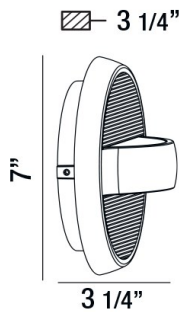

### PRODUCT DETAILS

No.	:	28274-025
Product Color	:	GRAPHITE GREY
Shade / Accent Colour	:	FROST PC
Diameter	:	3.25"
Height	:	7"
Weight	:	1.4lbs

### TECHNICAL DETAILS

Light Direction	:	Up or Down
Canopy / Backplate Dia.	:	5.24"
Driver	:	Electronic driver 120V 50/60Hz
Adjustable Lamp Head	:	No
IP Rating	:	54
Location	:	WET
Approval	:	
Title 24	:	Yes