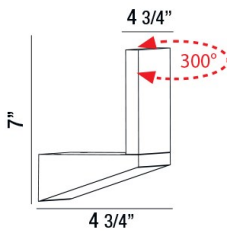

MANA, LED OUTDOOR WALL MOUNT

PRODUCT DETAILS

No.	:	28283-027
Product Color	:	GRAPHITE GREY
Shade / Accent Colour	:	FROST PC
Width	:	4.75"
Height	:	7"
Ext	:	4.75"
Weight	:	1.7lbs

LIGHT SOURCE DETAILS

Light Source Type	:	INTEGRATED LED
Input Voltage	:	120V
Bulb Voltage	:	120V
Socket Type	:	LED
Total Wattage	:	6W
Total Lumen	:	220lm
Kelvin	:	3000K
CRI	:	80
Dimmable	:	No

Options Available

ITEM NO.	FINISH	SHADE
28283-010	MARINE GREY	FROST PC
28283-027	GRAPHITE GREY	FROST PC

 4 3/4"

TECHNICAL DETAILS

Light Direction	:	Up
Canopy / Backplate Length	:	4.52"
Canopy / Backplate Width	:	4.56"
Driver	:	Electronic driver 120V 50/60Hz
Adjustable Lamp Head	:	No
IP Rating	:	54
Location	:	WET
Approval	:	
Title 24	:	Yes
Horizontal Adjustment	:	300