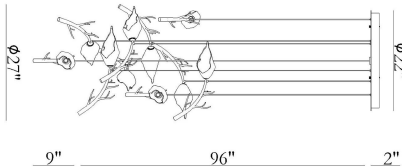

MATERA, 10-LIGHT 22IN INTEGRATED LED MULTI DROP CHANDELIER

PRODUCT DETAILS

No.	:	47229-013
Product Color	:	ANTIQUE GOLD
Product Material	:	GOLD
Shade / Accent Colour	:	WHITE
Shade / Accent Material	:	GLASS
Diameter	:	22"
Height	:	22.5"
Weight	:	36.8LBS
Shade Length	:	4"
Shade Width	:	4"
Shade Height	:	9"

LIGHT SOURCE DETAILS

Light Source Type	:	INTEGRATED LED
Bulb Voltage	:	12V
Total Wattage	:	38W
Delivered Lumens	:	854LM
Kelvin	:	3000K
CRI	:	90
Dimmable	:	YES

OPTIONS AVAILABLE

ITEM NO.	FINISH	SHADE
47229-013	ANTIQUE GOLD	WHITE

TECHNICAL DETAILS

Hanging Support Type	:	AIRCRAFT CABLE
Canopy / Backplate Height	:	2"
Canopy / Backplate Dia.	:	22"
IP Rating	:	IP22
Beam Angle	:	270

PROJECT INFORMATION

 Job Name: Date: Type:

 Comments: