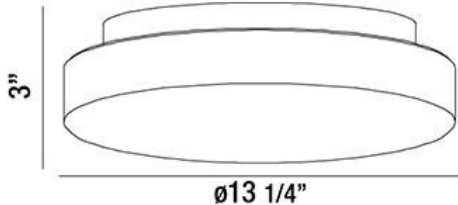

RAMATA, 14" CEILING MOUNT

PRODUCT DETAILS

No.	:	26145-013
Product Color	:	WHITE
Shade / Accent Colour	:	OPAL WHITE GLASS
Diameter	:	13.25"
Height	:	3"
Weight	:	3.9lbs

LIGHT SOURCE DETAILS

Number of Bulbs	:	2
Light Source	:	Incandescent
Light Source Type	:	A19
Input Voltage	:	120V
Bulb Voltage	:	120V
Socket Type	:	E26
Wattage	:	60W
Total Wattage	:	120W
Bulb Included	:	No
Dimmable	:	Yes

Options Available

ITEM NO.	FINISH	SHADE
26145-013	WHITE	OPAL WHITE GLASS

TECHNICAL DETAILS

Canopy / Backplate Dia.	:	10.75"
Adjustable Lamp Head	:	No
Approval	:	

PROJECT INFORMATION

 Job Name: Date: Type:

 Comments: