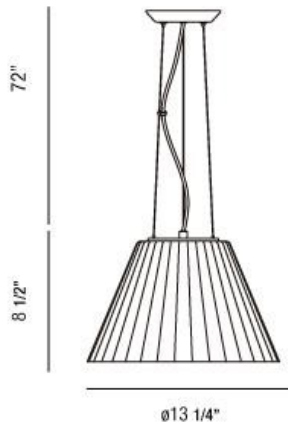

RIBO, 13" ROUND PENDANT

PRODUCT DETAILS

No.	:	23067-042
Product Color	:	CHROME
Product Material	:	METAL
Shade / Accent Colour	:	WHITE
Shade / Accent Material	:	RIBBED GLASS
Diameter	:	13.25"
Height	:	8.5"
Overall Height	:	82"
Weight	:	9lbs

LIGHT SOURCE DETAILS

Number of Bulbs	:	1
Light Source	:	Incandescent
Light Source Type	:	A19
Input Voltage	:	120V
Bulb Voltage	:	120V
Socket Type	:	E26
Wattage	:	100W
Total Wattage	:	100W
Bulb Included	:	No
Dimmable	:	Yes

Options Available

ITEM NO.	FINISH	SHADE
23067-011	CHROME	CLEAR
23067-028	CHROME	RED
23067-035	CHROME	BLACK
23067-042	CHROME	WHITE

TECHNICAL DETAILS

Light Direction	:	Down
Hanging Support Type	:	AIRCRAFT CABLE
Hanging Support Length	:	72"
Canopy / Backplate Height	:	1.5"
Canopy / Backplate Dia.	:	7"
Adjustable Lamp Head	:	No
Approval	:	