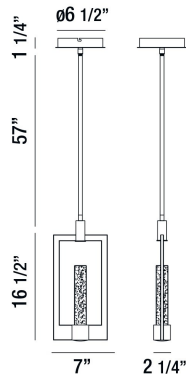

## HANSON, 7" RECTANGULAR PENDANT

### PRODUCT DETAILS

No.	:	35948-018
Product Color	:	BLACK
Product Material	:	METAL
Shade / Accent Colour	:	CLEAR SEEDED
Shade / Accent Material	:	GLASS
Length	:	7"
Width	:	2.25"
Height	:	16.5"
Overall Height	:	74.75"
Weight	:	6.3lbs

### TECHNICAL DETAILS

Hanging Support Type	:	ROD
Hanging Support Length	:	57"
Rods Included	:	3"+6"+12"+18"+18"
Canopy / Backplate Height	:	1.25"
Canopy / Backplate Dia.	:	6.5"
Location	:	DRY
Approval	:	