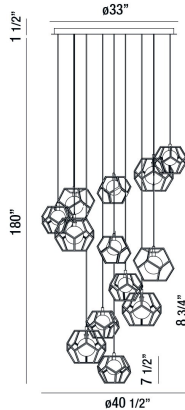

NORWAY, 41" ROUND CHANDELIER

PRODUCT DETAILS

No.	:	35904-014
Product Color	:	CHROME
Product Material	:	METAL
Shade / Accent Colour	:	CLEAR
Shade / Accent Material	:	HAND MADE ICE GLASS
Diameter	:	40.5"
Height	:	8.75"
Overall Height	:	190.25"
Weight	:	75.6lbs

LIGHT SOURCE DETAILS

Light Source Type	:	INTEGRATED LED
Input Voltage	:	120V
Bulb Voltage	:	120V
Socket Type	:	G9
Total Wattage	:	65W
Total Lumen	:	3250lm
Kelvin	:	3000K
CRI	:	80+
Dimmable	:	Yes

Options Available

ITEM NO.	FINISH	SHADE
35904-014	CHROME	CLEAR

TECHNICAL DETAILS

Hanging Support Type	:	WIRE
Hanging Support Length	:	180"
Canopy / Backplate Height	:	1.5"
Canopy / Backplate Dia.	:	33"
Location	:	DRY
Approval	:	