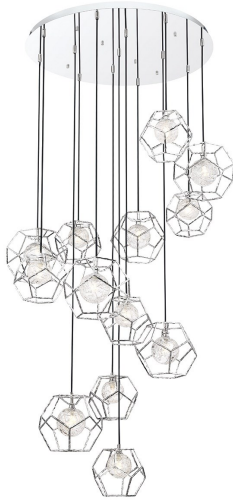

NORWAY, 41" ROUND CHANDELIER

PRODUCT DETAILS

No.	:	35904-014
Product Color	:	CHROME
Product Material	:	METAL
Shade / Accent Colour	:	CLEAR
Shade / Accent Material	:	HAND MADE ICE GLASS
Diameter	:	40.5"
Height	:	8.75"
Overall Height	:	190.25"
Weight	:	75.6lbs

LIGHT SOURCE DETAILS

Light Source Type	:	INTEGRATED LED
Input Voltage	:	120V
Bulb Voltage	:	120V
Socket Type	:	G9
Total Wattage	:	65W
Total Lumen	:	3250lm
Kelvin	:	3000K
CRI	:	80+
Dimmable	:	Yes

Options Available

ITEM NO.	FINISH	SHADE
35904-014	CHROME	CLEAR

TECHNICAL DETAILS

Hanging Support Type	:	WIRE
Hanging Support Length	:	180"
Canopy / Backplate Height	:	1.5"
Canopy / Backplate Dia.	:	33"
Location	:	DRY
Approval	:	