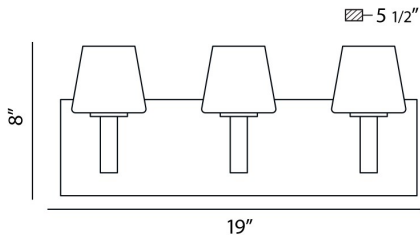

ANGLO, 19" VANITY LIGHT

PRODUCT DETAILS

No.	:	23042-025
Product Color	:	SATIN NICKEL
Product Material	:	METAL
Shade / Accent Colour	:	OPAL WHITE
Shade / Accent Material	:	GLASS
Width	:	19"
Height	:	8"
Ext	:	5.5"
Weight	:	5.5lbs

Options Available

ITEM NO.	FINISH	SHADE
23042-018	CHROME	OPAL WHITE
23042-025	SATIN NICKEL	OPAL WHITE

TECHNICAL DETAILS

Light Direction	:	Up
Adjustable Lamp Head	:	No
Mounting	:	Up
Location	:	DAMP
Approval	:	