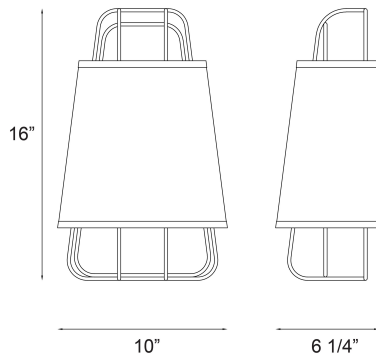

TURA, 1 LIGHT WALL SCONCE

PRODUCT DETAILS

No.	:	38144-011
Product Color	:	BRASS
Product Material	:	METAL
Shade / Accent Colour	:	WHITE/GOLD
Shade / Accent Material	:	~
Width	:	10"
Height	:	16"
Ext	:	6"
Weight	:	2.6lbs

ITEM NO.	FINISH	SHADE
38144-011	BRASS	WHITE/GOLD
38144-028	BLACK	BLACK/GOLD

TECHNICAL DETAILS

Canopy / Backplate Length	:	5"
Canopy / Backplate Height	:	0.75"
Canopy / Backplate Width	:	8.25"
Location	:	DRY
Approval	:	