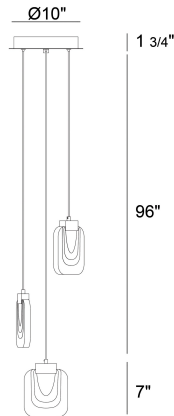

PAGET, 3 LIGHT LED CHANDELIER

PRODUCT DETAILS

No.	:	38042-010
Product Color	:	GOLD
Product Material	:	METAL
Shade / Accent Material	:	~
Diameter	:	10"
Height	:	7"
Overall Height	:	96"
Weight	:	8.7lbs

LIGHT SOURCE DETAILS

Light Source Type	:	INTEGRATED LED
Input Voltage	:	120V
Bulb Voltage	:	24V
Socket Type	:	LED
Total Wattage	:	15W
Total Lumen	:	980lm
Kelvin	:	3000K
CRI	:	90
Dimmable	:	Yes

Options Available

ITEM NO.	FINISH	SHADE
38042-010	GOLD	

TECHNICAL DETAILS

Hanging Support Type	:	WIRE
Canopy / Backplate Height	:	1.75"
Canopy / Backplate Dia.	:	10"
Approval	:	
Title 24	:	Yes

PROJECT INFORMATION

Job Name: Date: Type:

Comments: