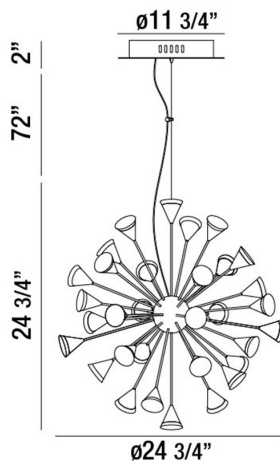

ESPLO, 25" ROUND CHANDELIER

PRODUCT DETAILS

No.	:	29027-019
Product Color	:	CHROME
Product Material	:	METAL
Shade / Accent Colour	:	FROSTED
Shade / Accent Material	:	ACRYLIC
Diameter	:	24.75"
Height	:	24.75"
Overall Height	:	98.75"
Weight	:	12.3lbs

LIGHT SOURCE DETAILS

Light Source Type	:	INTEGRATED LED
Input Voltage	:	120V
Bulb Voltage	:	120V
Total Wattage	:	70W
Total Lumen	:	5560lm
Kelvin	:	3000K
CRI	:	80+
Dimmable	:	Yes

Options Available

ITEM NO.	FINISH	SHADE
29027-019	CHROME	FROSTED

TECHNICAL DETAILS

Light Direction	:	Up or Down
Hanging Support Type	:	AIRCRAFT CABLE
Hanging Support Length	:	72"
Canopy / Backplate Height	:	2"
Canopy / Backplate Dia.	:	11.75"
Adjustable Lamp Head	:	No
Location	:	DRY
Approval	:	