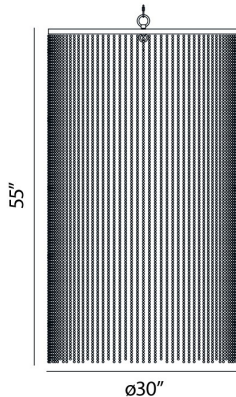

BLOOMINGTON, 30" ROUND PENDANT

PRODUCT DETAILS

No.	:	26629-025
Product Color	:	CHROME
Product Material	:	METAL
Shade / Accent Colour	:	CHROME
Shade / Accent Material	:	TRIMMABLE METAL BEADS
Diameter	:	30"
Height	:	55"
Weight	:	26lbs

TECHNICAL DETAILS

Light Direction	:	Down
Hanging Support Type	:	CHAIN
Adjustable Lamp Head	:	No

Options Available

ITEM NO.	FINISH	SHADE
26629-018	BRONZE	BRONZE
26629-025	CHROME	CHROME

PROJECT INFORMATION

 Job Name: Date: Type: