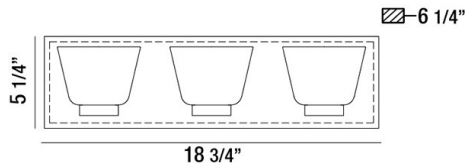

TRENT, 19" VANITY LIGHT

PRODUCT DETAILS

No.	:	31801-010
Product Color	:	CHROME
Product Material	:	METAL
Shade / Accent Colour	:	FROSTED/CLEAR
Shade / Accent Material	:	GLASS
Width	:	18.75"
Height	:	5.25"
Ext	:	6.25"
Weight	:	7.5lbs

TECHNICAL DETAILS

Light Direction	:	Up
Canopy / Backplate Length	:	18.688"
Canopy / Backplate Height	:	1.188"
Canopy / Backplate Width	:	5.094"
Adjustable Lamp Head	:	No
Mounting	:	Up
Approval	:	

PROJECT INFORMATION