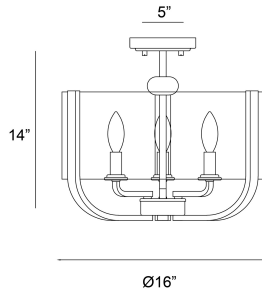

CAMPISI, 3 LIGHT SEMI FLUSHMOUNT

PRODUCT DETAILS

No.	:	38156-014
Product Color	:	BRASS
Product Material	:	METAL
Shade / Accent Colour	:	CLEAR GLASS
Shade / Accent Material	:	GLASS
Diameter	:	16"
Height	:	12.75"
Weight	:	7.5lbs

LIGHT SOURCE DETAILS

Number of Bulbs	:	3
Light Source Type	:	B10
Input Voltage	:	120V
Bulb Voltage	:	120V
Socket Type	:	E12
Wattage	:	60W
Total Wattage	:	180W
Bulb Included	:	No
Dimmable	:	No

Options Available

ITEM NO.	FINISH	SHADE
38156-014	BRASS	CLEAR GLASS
38156-021	CHROME	CLEAR GLASS
38156-038	BLACK	CLEAR GLASS

TECHNICAL DETAILS

Canopy / Backplate Height	:	1"
Canopy / Backplate Dia.	:	5"
Location	:	DRY
Approval	:	