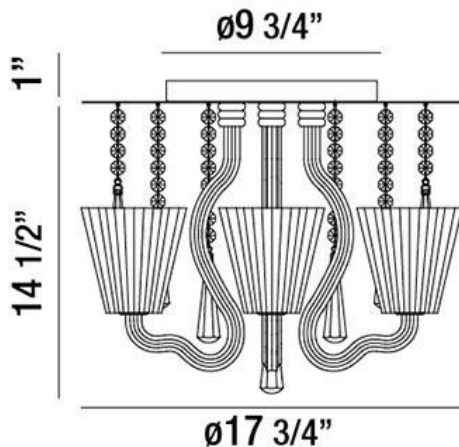

CORATO, 18" CEILING MOUNT

PRODUCT DETAILS

No.	:	26243-016
Product Color	:	CHROME
Product Material	:	METAL
Shade / Accent Colour	:	CLEAR
Shade / Accent Material	:	BLOWN GLASS
Diameter	:	17.75"
Height	:	14.5"
Weight	:	14.5lbs

LIGHT SOURCE DETAILS

Number of Bulbs	:	4
Light Source	:	Halogen
Light Source Type	:	G9
Input Voltage	:	120V
Bulb Voltage	:	120V
Socket Type	:	G9
Wattage	:	40W
Total Wattage	:	160W
Bulb Included	:	Yes
Dimmable	:	Yes

Options Available

ITEM NO.	FINISH	SHADE
26243-016	CHROME	CLEAR

TECHNICAL DETAILS

Canopy / Backplate Height	:	1"
Canopy / Backplate Dia.	:	9.75"
Adjustable Lamp Head	:	No
Location	:	DRY
Approval	:	

PROJECT INFORMATION