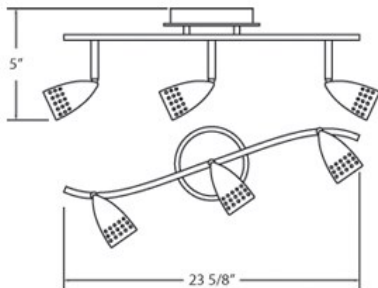

MYA, 3-LIGHT 50W GU10

PRODUCT DETAILS

No. : 13733-018
 Product Color : SATIN NICKEL
 Length : 23.625"
 Height : 5"
 Weight : 2.4lbs

LIGHT SOURCE DETAILS

Number of Bulbs : 3
 Light Source : Halogen
 Light Source Type : GU10
 Input Voltage : 120V
 Bulb Voltage : 120V
 Socket Type : GU10
 Wattage : 50W
 Total Wattage : 150W
 Bulb Included : Yes
 Dimmable : Yes

Options Available

| ITEM NO. | FINISH | SHADE |
|-----------|--------------|-------|
| 13733-018 | SATIN NICKEL | |

TECHNICAL DETAILS

Light Direction : Down
 Canopy / Backplate Height : 0.8"
 Canopy / Backplate Dia. : 4.75"
 Adjustable Lamp Head : Yes
 Approval : 
 Vertical Adjustment : 90
 Horizontal Adjustment : 350