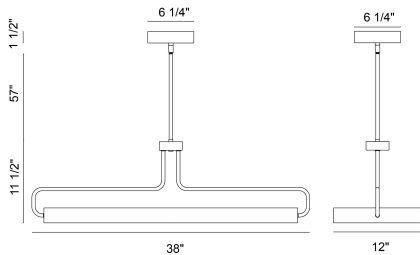

PEMBERTON, LED OVAL PENDANT

PRODUCT DETAILS

No.	:	37931-018
Product Color	:	WARM BRASS
Product Material	:	METAL
Shade / Accent Colour	:	MATTE BLACK
Shade / Accent Material	:	~
Length	:	38"
Width	:	12"
Height	:	11.5"
Overall Height	:	69"
Weight	:	8lbs

LIGHT SOURCE DETAILS

Number of Bulbs	:	1
Light Source	:	LED
Light Source Type	:	LED
Input Voltage	:	110/277VV
Socket Type	:	LED
Wattage	:	35W
Total Wattage	:	35W
Total Lumen	:	1900lm
Kelvin	:	3000K
CRI	:	90+
Bulb Included	:	Yes
Dimmable	:	Yes

Options Available

ITEM NO.	FINISH	SHADE
37931-018	WARM BRASS	MATTE BLACK
37931-025	SATIN NICKEL	MATTE BLACK

TECHNICAL DETAILS

Hanging Support Type	:	ROD
Hanging Support Length	:	57"
Rods Included	:	3"+6"+12"+18"+18"
Canopy / Backplate Height	:	1.5"
Canopy / Backplate Dia.	:	6.25"
Location	:	DRY
Approval	:	
Title 24	:	Yes