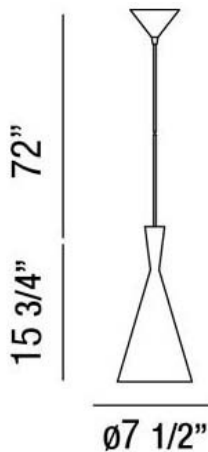

BRONX, 8" ROUND PENDANT

PRODUCT DETAILS

No.	:	20437-046
Product Color	:	BRUSHED NICKEL
Product Material	:	ALUMINUM
Shade / Accent Colour	:	BRUSHED NICKEL
Shade / Accent Material	:	METAL
Diameter	:	7.5"
Height	:	15.75"
Overall Height	:	90.75"
Weight	:	1.4lbs

Options Available

ITEM NO.	FINISH	SHADE
20437-015	BLACK	BLACK/BRASS
20437-039	WHITE	WHITE
20437-046	BRUSHED NICKEL	BRUSHED NICKEL

TECHNICAL DETAILS

Light Direction	:	Down
Hanging Support Type	:	WIRE
Hanging Support Length	:	72"
Canopy / Backplate Height	:	3"
Canopy / Backplate Dia.	:	4.75"
Adjustable Lamp Head	:	No
Approval	:	