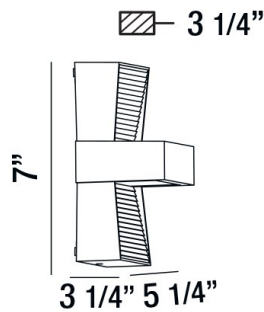

MILL, LED OUTDOOR WALL MOUNT

PRODUCT DETAILS

No.	:	28279-020
Product Color	:	GRAPHITE GREY
Shade / Accent Colour	:	FROST PC
Width	:	5.25"
Height	:	7"
Ext	:	3.25"
Weight	:	4.7lbs

LIGHT SOURCE DETAILS

Light Source Type	:	INTEGRATED LED
Input Voltage	:	120V
Bulb Voltage	:	120V
Socket Type	:	LED
Total Wattage	:	7W
Total Lumen	:	220lm
Kelvin	:	3000K
CRI	:	80
Dimmable	:	No

Options Available

ITEM NO.	FINISH	SHADE
28279-013	MARINE GREY	FROST PC
28279-020	GRAPHITE GREY	FROST PC

TECHNICAL DETAILS

Light Direction	:	Up or Down
Canopy / Backplate Length	:	4.88"
Canopy / Backplate Width	:	6.87"
Driver	:	Electronic driver 120V 50/60Hz
Adjustable Lamp Head	:	No
IP Rating	:	54
Location	:	WET
Approval	:	
Title 24	:	Yes