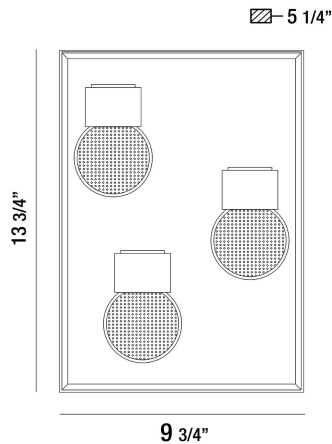

### PRODUCT DETAILS

No.	:	35934-011
Product Color	:	ANTIQUÉ GREY
Shade / Accent Colour	:	CLEAR SEEDED GLASS
Width	:	10"
Height	:	13.25"
Ext	:	5.25"
Weight	:	8.4lbs

### TECHNICAL DETAILS

Canopy / Backplate Length	:	13.75"
Canopy / Backplate Height	:	0.75"
Canopy / Backplate Width	:	7.5"
IP Rating	:	44
Location	:	WET
Approval	:	
Title 24	:	Yes