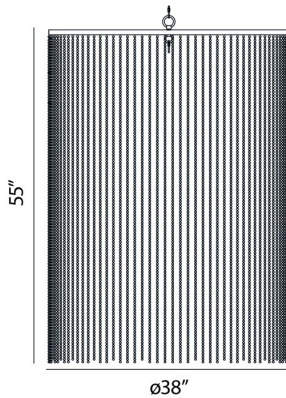

Options Available

ITEM NO.	FINISH	SHADE
26630-014	BRONZE	BRONZE
26630-021	CHROME	CHROME