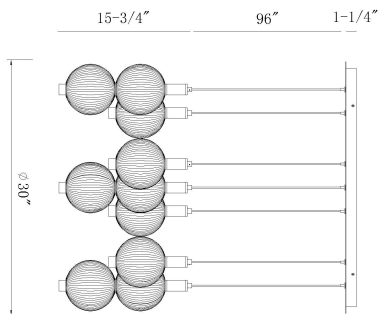

### PRODUCT DETAILS

No.	:	47191-020
Product Color	:	POLISHED NICKEL
Product Material	:	NICKEL
Shade / Accent Colour	:	OPAL
Shade / Accent Material	:	GLASS
Width	:	29.5"
Diameter	:	24"
Height	:	16"
Weight	:	46.2LBS
Shade Diameter	:	6"

### TECHNICAL DETAILS

Hanging Support Type	:	AIRCRAFT CABLE
Canopy / Backplate Height	:	1.25"
Canopy / Backplate Dia.	:	20"
IP Rating	:	IP22
Title 24	:	YES
Beam Angle	:	360