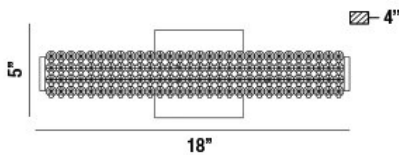

### PRODUCT DETAILS

No.	:	34156-018
Product Color	:	CHROME
Product Material	:	METAL
Shade / Accent Colour	:	CLEAR
Shade / Accent Material	:	CRYSTAL
Width	:	18"
Height	:	5"
Ext	:	4"
Weight	:	4.4lbs

### TECHNICAL DETAILS

Canopy / Backplate Length	:	5"
Canopy / Backplate Height	:	1.25"
Canopy / Backplate Width	:	5"
Mounting	:	Up or Down
Location	:	DAMP
Approval	:	