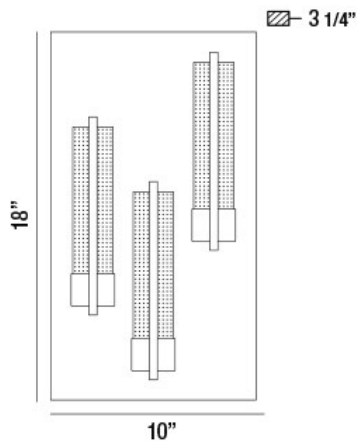

### PRODUCT DETAILS

No.	:	33693-019
Product Color	:	ANTIQUE SILVER
Shade / Accent Colour	:	SEEDED GLASS
Width	:	10"
Height	:	18"
Ext	:	3.25"
Weight	:	17.2lbs

### TECHNICAL DETAILS

Canopy / Backplate Length	:	18"
Canopy / Backplate Height	:	0.75"
Canopy / Backplate Width	:	10"
Driver	:	ZEGA
IP Rating	:	54
Location	:	WET
Approval	:	
Title 24	:	Yes