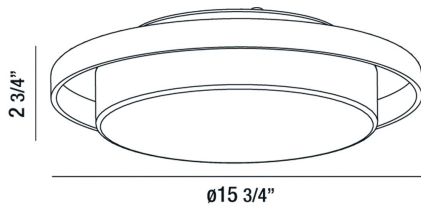

LOGEN, 16" CEILING MOUNT

PRODUCT DETAILS

No.	:	29816-019
Product Color	:	WHITE
Shade / Accent Colour	:	CLEAR OPAL AND WHITE GLASS
Diameter	:	15.75"
Height	:	2.75"
Weight	:	2.4lbs

LIGHT SOURCE DETAILS

Light Source Type	:	INTEGRATED LED
Input Voltage	:	120V
Total Wattage	:	20W
Total Lumen	:	1600lm
Kelvin	:	3000K
Dimmable	:	Yes

TECHNICAL DETAILS

Adjustable Lamp Head	:	No
Approval	:	

Options Available

ITEM NO.	FINISH	SHADE
29816-019	WHITE	CLEAR OPAL AND WHITE GLASS

PROJECT INFORMATION

 Job Name: Date: Type:

 Comments: