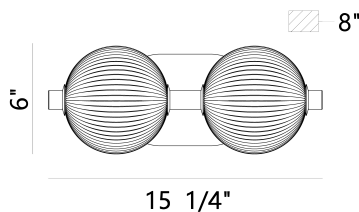

### PRODUCT DETAILS

No.	:	47192-027
Product Color	:	POLISHED NICKEL
Product Material	:	NICKEL
Shade / Accent Colour	:	OPAL
Shade / Accent Material	:	GLASS
Length	:	15"
Height	:	5.25"
Ext	:	8"
Weight	:	3.9LBS
Shade Diameter	:	6"

### LIGHT SOURCE DETAILS

Light Source Type	:	INTEGRATED LED
Bulb Voltage	:	36V
Total Wattage	:	18W
Delivered Lumens	:	1361LM
Kelvin	:	3000K
CRI	:	90
Dimmable	:	YES

### TECHNICAL DETAILS

Hanging Support Type	:	J-BOX
Canopy / Backplate Length	:	8"
Canopy / Backplate Height	:	1.5"
Canopy / Backplate Width	:	5.25"
IP Rating	:	IP22
Title 24	:	YES
Beam Angle	:	270