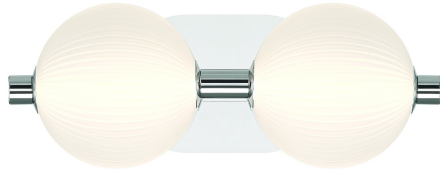

## PALMAS, 2-LIGHT 15IN INTEGRATED LED VANITY

### PRODUCT DETAILS

No.	:	47192-027
Product Color	:	POLISHED NICKEL
Product Material	:	NICKEL
Shade / Accent Colour	:	OPAL
Shade / Accent Material	:	GLASS
Length	:	15"
Height	:	5.25"
Ext	:	8"
Weight	:	3.9LBS
Shade Diameter	:	6"

### LIGHT SOURCE DETAILS

Light Source Type	:	INTEGRATED LED
Bulb Voltage	:	36V
Total Wattage	:	18W
Delivered Lumens	:	1361LM
Kelvin	:	3000K
CRI	:	90
Dimmable	:	YES

### OPTIONS AVAILABLE

ITEM NO.	FINISH	SHADE
47192-010	GOLD	OPAL
47192-027	POLISHED NICKEL	OPAL