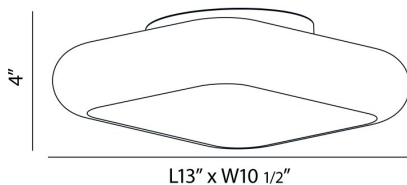

ALMA, 13" CEILING MOUNT

PRODUCT DETAILS

No.	:	26631-028
Product Color	:	SATIN NICKEL
Product Material	:	METAL
Shade / Accent Colour	:	OPAL WHITE
Shade / Accent Material	:	GLASS
Length	:	13"
Width	:	10.5"
Height	:	4"
Weight	:	3.9lbs

LIGHT SOURCE DETAILS

Light Source Type	:	INTEGRATED LED
Input Voltage	:	120V
Bulb Voltage	:	120V
Total Wattage	:	16W
Total Lumen	:	1300lm
Kelvin	:	3000K
CRI	:	85+
Dimmable	:	Yes

Options Available

ITEM NO.	FINISH	SHADE
26631-011	BRONZE	OPAL WHITE
26631-028	SATIN NICKEL	OPAL WHITE

TECHNICAL DETAILS

Canopy / Backplate Height	:	1"
Canopy / Backplate Dia.	:	6.75"
Adjustable Lamp Head	:	No
Approval	:	

PROJECT INFORMATION

 Job Name: Date: Type:

 Comments: