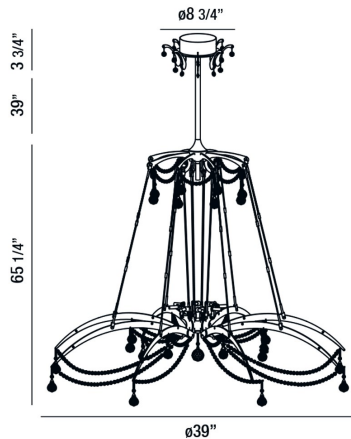

GAMBARI, 39" ROUND CHANDELIER

PRODUCT DETAILS

No.	:	28145-011
Product Color	:	SATIN NICKEL
Product Material	:	METAL
Shade / Accent Colour	:	CLEAR
Shade / Accent Material	:	CRYSTAL BEADS
Diameter	:	39"
Height	:	65.25"
Overall Height	:	108"
Weight	:	19.8lbs

LIGHT SOURCE DETAILS

Number of Bulbs	:	8
Light Source	:	Incandescent
Light Source Type	:	B10
Input Voltage	:	120V
Bulb Voltage	:	120V
Socket Type	:	E12
Wattage	:	40W
Total Wattage	:	320W
Bulb Included	:	No
Dimmable	:	Yes

Options Available

ITEM NO.	FINISH	SHADE
28145-011	SATIN NICKEL	CLEAR

TECHNICAL DETAILS

Light Direction	:	Up or Down
Hanging Support Type	:	ROD
Hanging Support Length	:	39"
Rods Included	:	3"+6"+12"+18"
Canopy / Backplate Height	:	3.75"
Canopy / Backplate Dia.	:	8.75"
Adjustable Lamp Head	:	No
Location	:	DRY
Approval	:	