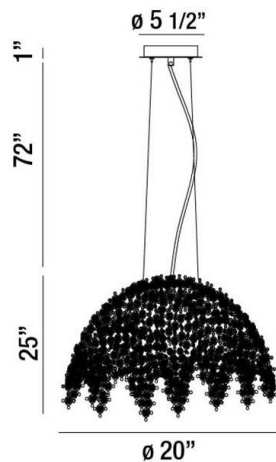

## DANZA, 20" ROUND CHANDELIER

### PRODUCT DETAILS

No.	:	31617-017
Product Color	:	CHROME
Product Material	:	METAL
Shade / Accent Colour	:	COGNAC
Shade / Accent Material	:	METAL/CRYSTAL
Diameter	:	20"
Height	:	25"
Overall Height	:	98"
Weight	:	11.4lbs

### TECHNICAL DETAILS

Light Direction	:	Down
Hanging Support Type	:	AIRCRAFT CABLE
Hanging Support Length	:	72"
Canopy / Backplate Height	:	1"
Canopy / Backplate Dia.	:	5.5"
Adjustable Lamp Head	:	No
Location	:	DRY
Approval	:	