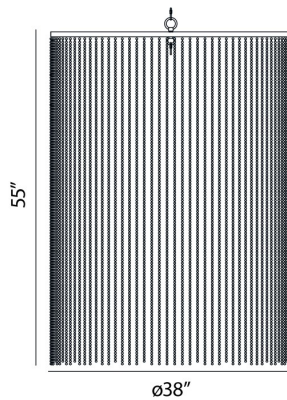

Options Available

ITEM NO.	FINISH	SHADE
26630-014	BRONZE	BRONZE
26630-021	CHROME	CHROME