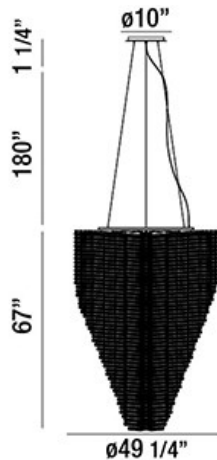

COHEN, 49" ROUND CHANDELIER

PRODUCT DETAILS

No.	:	29052-011
Product Color	:	CHROME
Product Material	:	METAL
Shade / Accent Colour	:	CLEAR
Shade / Accent Material	:	CRYSTAL
Diameter	:	49.25"
Height	:	67"
Overall Height	:	248.25"
Weight	:	175.3lbs

LIGHT SOURCE DETAILS

Number of Bulbs	:	12 / 12
Light Source	:	Halogen / Halogen
Light Source Type	:	G9 / GU10
Input Voltage	:	120 / 120V
Socket Type	:	G9 / GU10
Wattage	:	40 / 50W
Total Wattage	:	480 / 600W
Bulb Included	:	No / No
Dimmable	:	Yes / Yes

Options Available

ITEM NO.	FINISH	SHADE
29052-011	CHROME	CLEAR

TECHNICAL DETAILS

Light Direction	:	Down
Hanging Support Type	:	AIRCRAFT CABLE
Hanging Support Length	:	180"
Canopy / Backplate Height	:	1.25"
Canopy / Backplate Dia.	:	10"
Adjustable Lamp Head	:	No
Location	:	DRY
Approval	:	