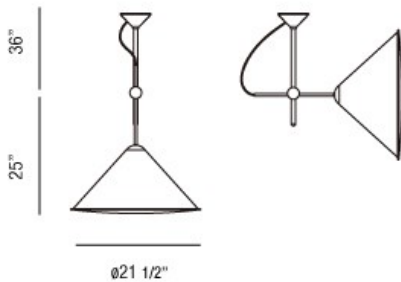

MANERA, 22" ROUND PENDANT

PRODUCT DETAILS

No.	:	22975-010
Product Color	:	ALUMINUM
Product Material	:	METAL
Shade / Accent Colour	:	ALUMINUM
Shade / Accent Material	:	METAL
Diameter	:	21.5"
Height	:	25"
Overall Height	:	62"
Weight	:	6.8lbs
Shade Height	:	25"
Shade Diameter	:	21.5"

LIGHT SOURCE DETAILS

Number of Bulbs	:	1
Light Source	:	Incandescent
Light Source Type	:	A19
Input Voltage	:	120V
Bulb Voltage	:	120V
Socket Type	:	E26
Wattage	:	60W
Total Wattage	:	60W
Bulb Included	:	No
Dimmable	:	Yes

Options Available

ITEM NO.	FINISH	SHADE
22975-010	ALUMINUM	ALUMINUM

TECHNICAL DETAILS

Hanging Support Type	:	ROD
Hanging Support Length	:	36"
Rods Included	:	6"+12"+18"
Canopy / Backplate Height	:	1.5"
Canopy / Backplate Dia.	:	7"
Adjustable Lamp Head	:	Yes
Approval	:	