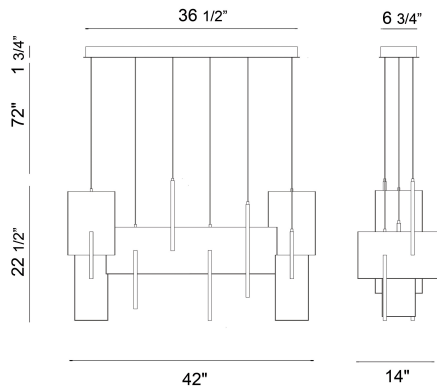

COBURG, EXTRA LARGE LINEAR LED CHANDELIER

PRODUCT DETAILS

No.	:	38044-021
Product Color	:	BLACK
Product Material	:	METAL
Shade / Accent Material	:	~
Length	:	42"
Width	:	14"
Height	:	23"
Overall Height	:	95"
Weight	:	35.2lbs

LIGHT SOURCE DETAILS

Light Source Type	:	INTEGRATED LED
Input Voltage	:	120V
Bulb Voltage	:	24V
Socket Type	:	LED
Total Wattage	:	129W
Total Lumen	:	7700lm
Kelvin	:	3000K
CRI	:	90
Dimmable	:	Yes

Options Available

ITEM NO.	FINISH	SHADE
38044-014	GOLD	
38044-021	BLACK	

TECHNICAL DETAILS

Hanging Support Type	:	WIRE
Canopy / Backplate Length	:	36.5"
Canopy / Backplate Height	:	1.75"
Canopy / Backplate Width	:	7"
Approval	:	
Title 24	:	Yes